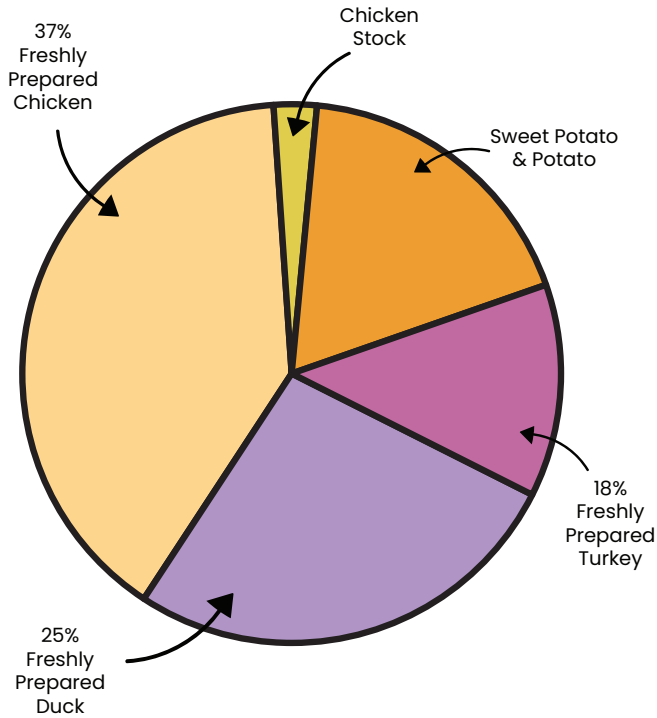

Composition

80% Freshly Prepared Poultry (including Chicken 37%, Duck 25%, Turkey 18%), Sweet Potato, Potato, Chicken Stock.

Analytical Constituents

Crude Protein	28%
Crude Fat	15%
Crude Fibre	2%
Crude Ash	6.5%
Moisture	8%
NFE	40.5%
Metabolisable Energy	389 kcal/100g

Bag Types

- **TNA:** Box of 25 x 100g pouches.
- **TTP:** Box of 16 x 500g pouches
  15kg Clear Bag
- Up to 18 month shelf life